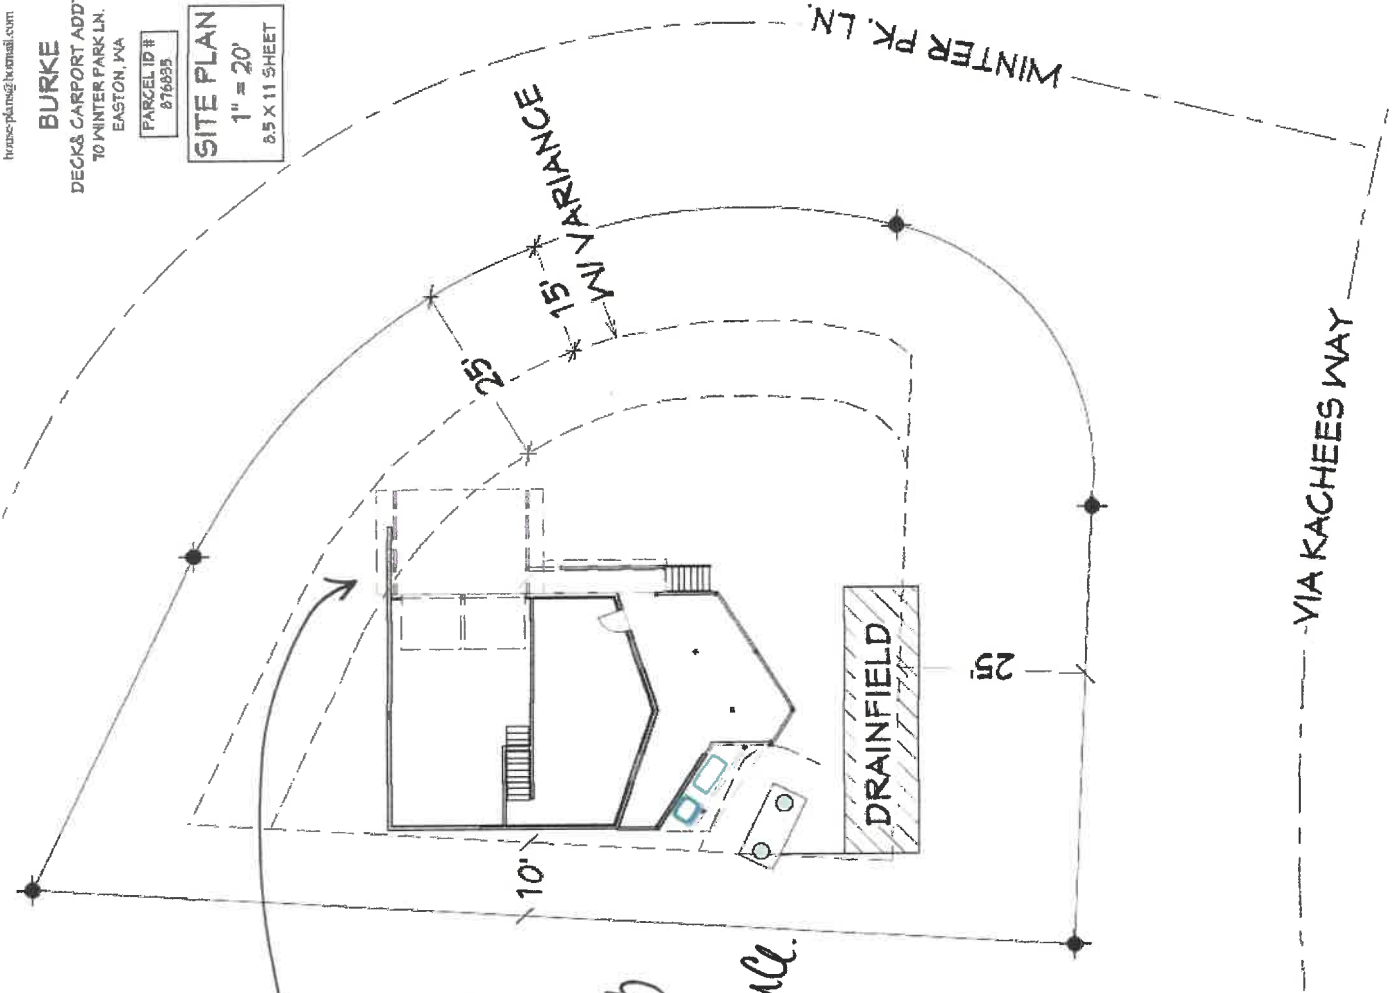

BURKE
DECKS & CARPORT ADDTN
TO WINTER PARK LN.
EASTON, VA

PARCEL ID #
8768935

SITE PLAN
1" = 20'
8.5 X 11 SHEET

outline of the overhang
that we are requesting
showing measurements
and variance distance.